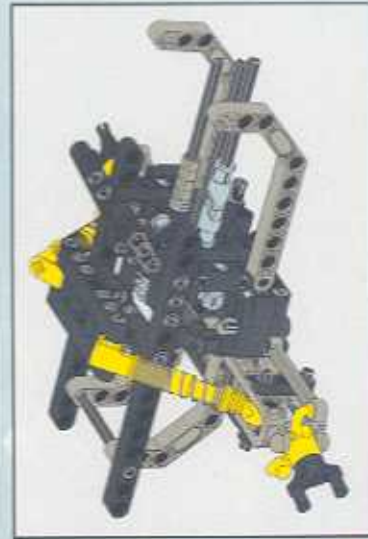

TECHNIC

8466

4x4 OFF ROADER

 www.LEGO.com

JOIN THE FUN!

LEGO TECHNIC OFF-ROADER

400 FT.

300 FT.

10 FT.

6

5

1

2

3

1

4