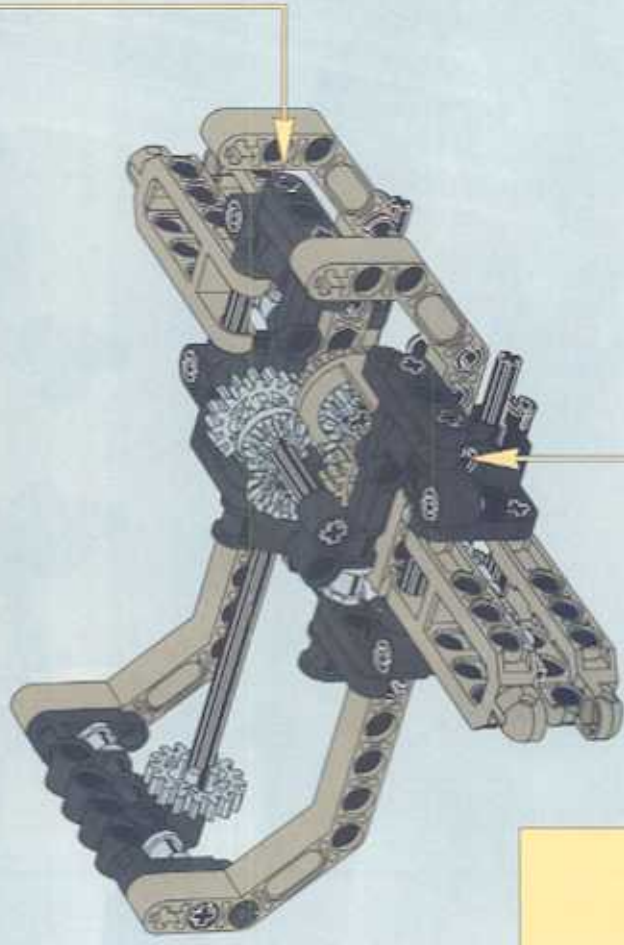

TECHNIC

8466

4x4 OFF ROADER

 www.LEGO.com

JOIN THE FUN!

LEGO TECHNIC OFF-ROADER

400 FT.

300 FT.

LEGO POWER FUNCTIONS

22

2x

2x

26 2x

2x

5 1:1

20