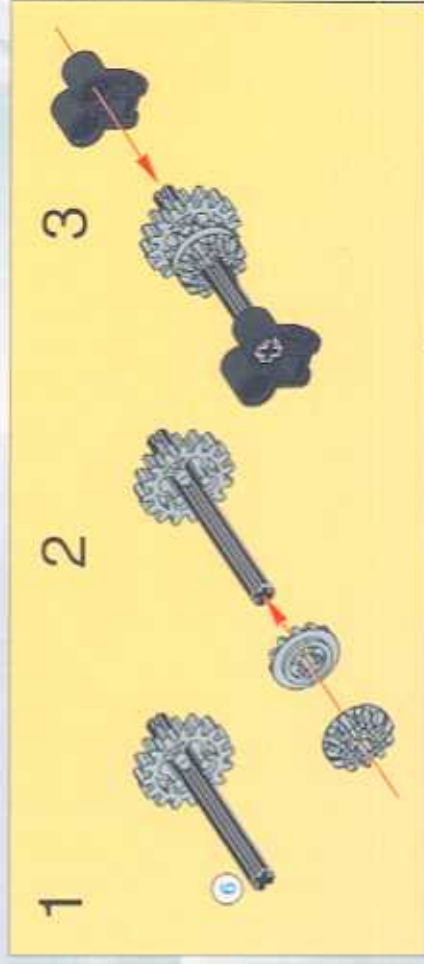

TECHNIC

8466

4x4 OFF ROADER

 www.LEGO.com

JOIN THE FUN!

LEGO TECHNIC OFF-ROADER

400 FT.

300 FT.

LEGO POWER FUNCTIONS

22

2x

2x

26 2x

2x

5 1:1

20