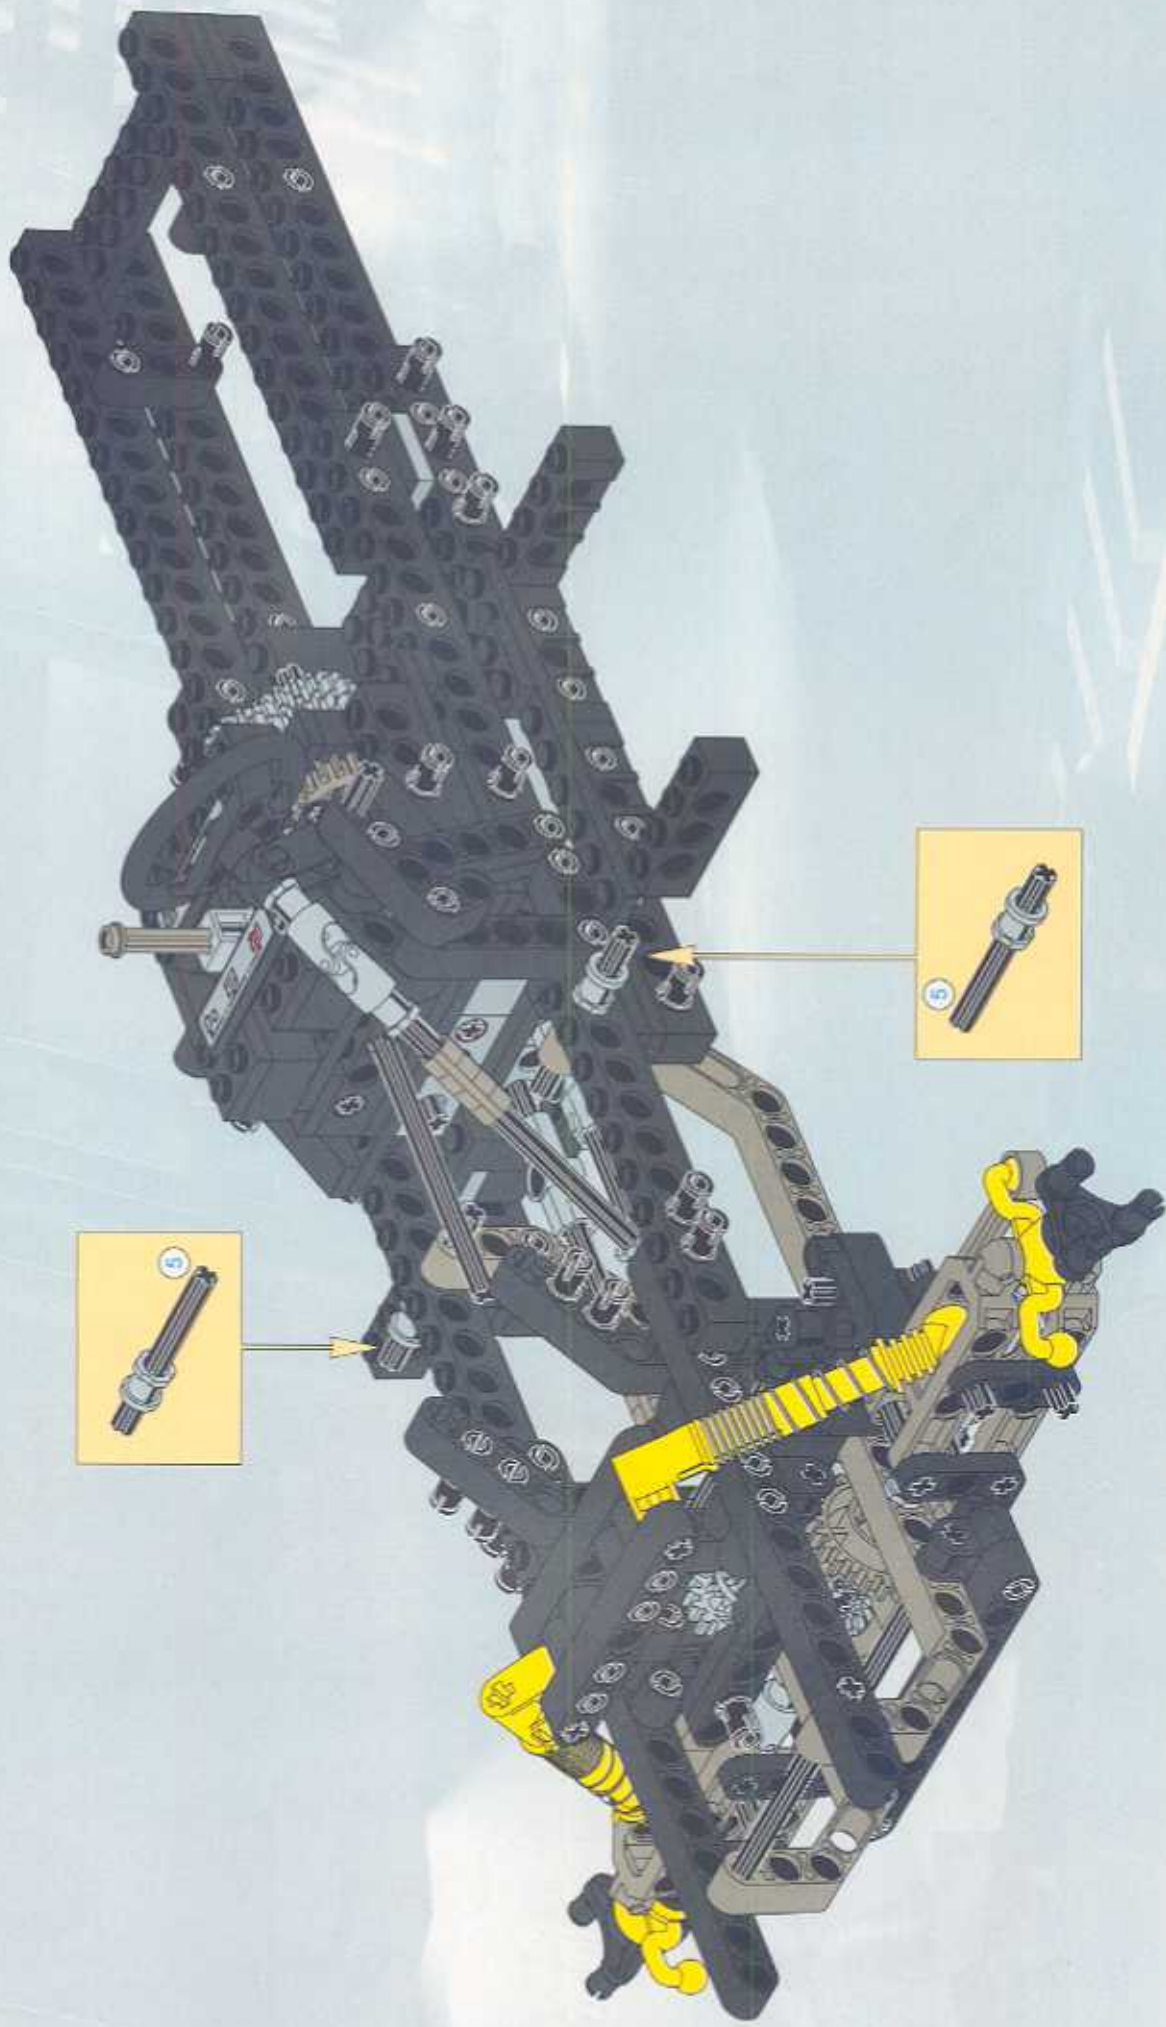

TECHNIC

8466

4x4 OFF ROADER

 www.LEGO.com

JOIN THE FUN!

LEGO TECHNIC OFF-ROADER

400 FT.

300 FT.

LEGO POWER FUNCTIONS

22

2x

2x

26 2x

2x

5 1:1

20