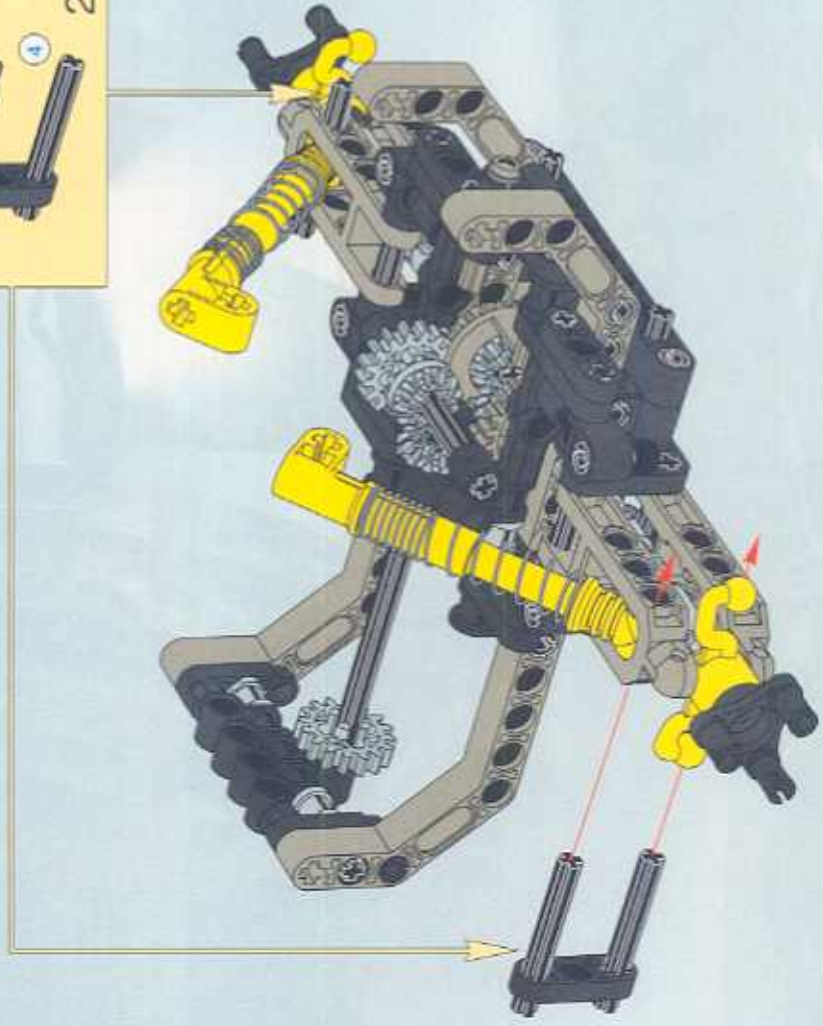

20

2x

4x

1:1

2x

4

4