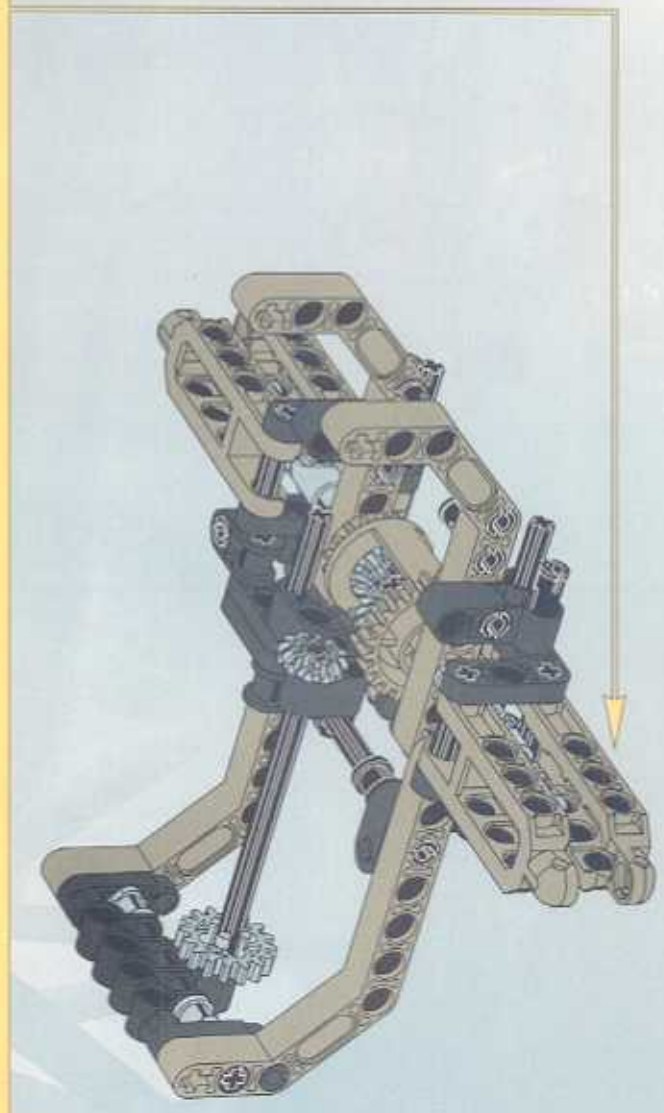

TECHNIC

8466

4x4 OFF ROADER

 www.LEGO.com

JOIN THE FUN!

LEGO TECHNIC OFF-ROADER

400 FT.

300 FT.

LEGO POWER FUNCTIONS

22

2x

2x

26 2x

2x

5 1:1

20