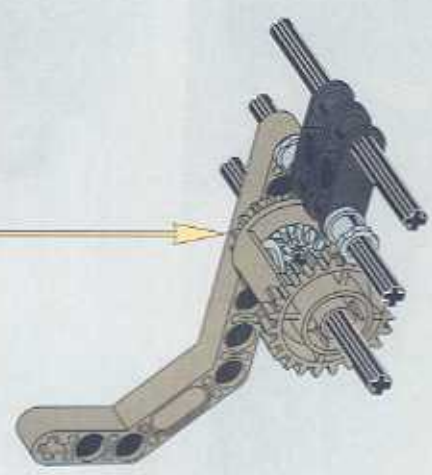

TECHNIC

8466

4x4 OFF ROADER

 www.LEGO.com

JOIN THE FUN!

LEGO TECHNIC OFF-ROADER

400 FT.

300 FT.

10 FT.

6

5

1

2

3

1

4