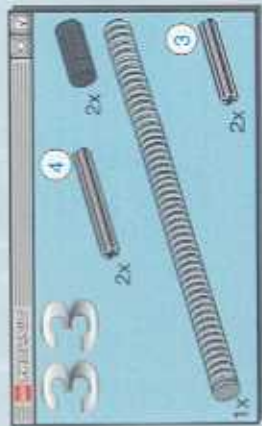

28

- 2x 2x Technic Spring
- 2x 1x Technic Pin (Red)
- 4x 1x Technic Pin (Blue)
- 1x 2x Technic Pin (Black)
- 1x 2x Technic Pin (Grey)
- 1x 2x Technic Pin (Black)
- 2x 2x Technic Pin (Black)
- 2x 2x Technic Pin (Black)
- 1x 2x Technic Pin (Black)
- 1x 2x Technic Pin (Black)
- 4x 1x Technic Pin (Black)
- 4x 1x Technic Pin (Black)
- 8x 1x Technic Pin (Black)
- 1x 2x Technic Pin (Black)
- 1x 2x Technic Pin (Black)
- 1x 2x Technic Pin (Black)
- 1x 2x Technic Pin (Black)
- 1x 2x Technic Pin (Black)
- 1x 2x Technic Pin (Black)

1:1

LEGO
29
4x
2x

3

4

5

6

1

2