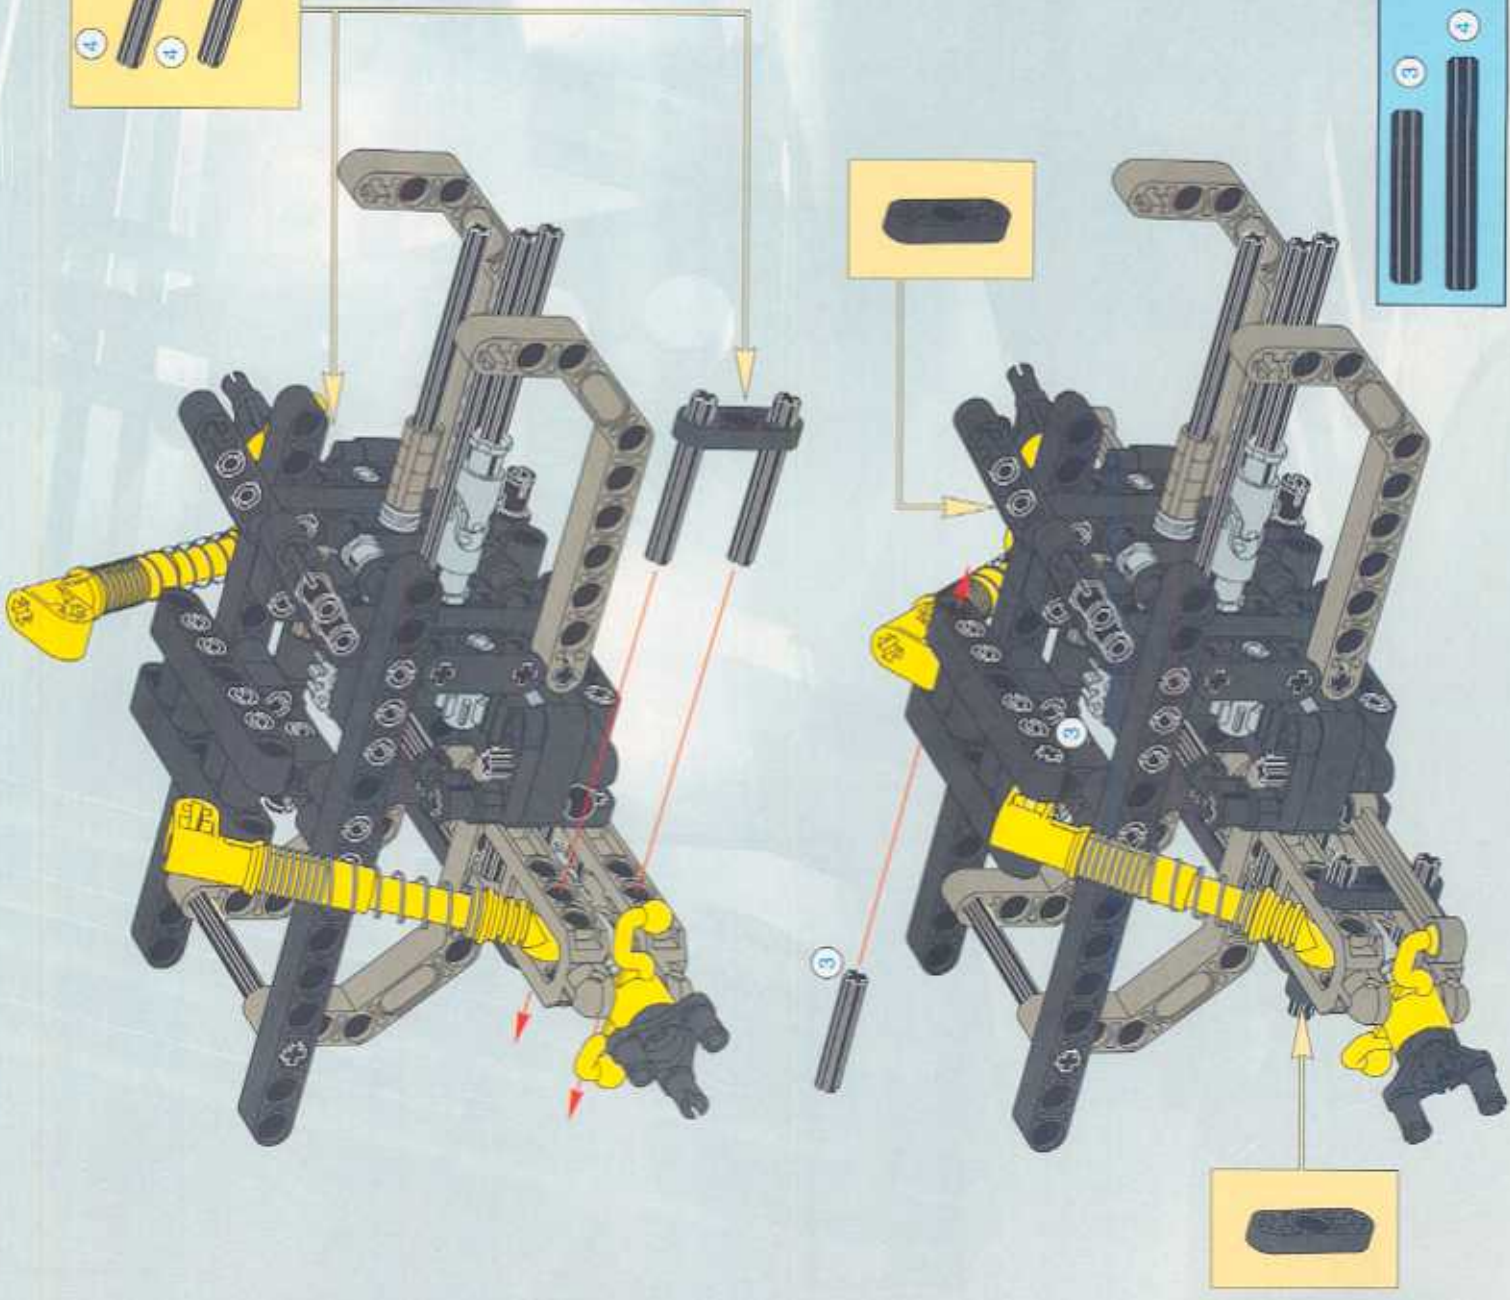

23

2x 4x 2x

24

2x 2x 2x

4 **4** **2x**

1:1

3 **4**