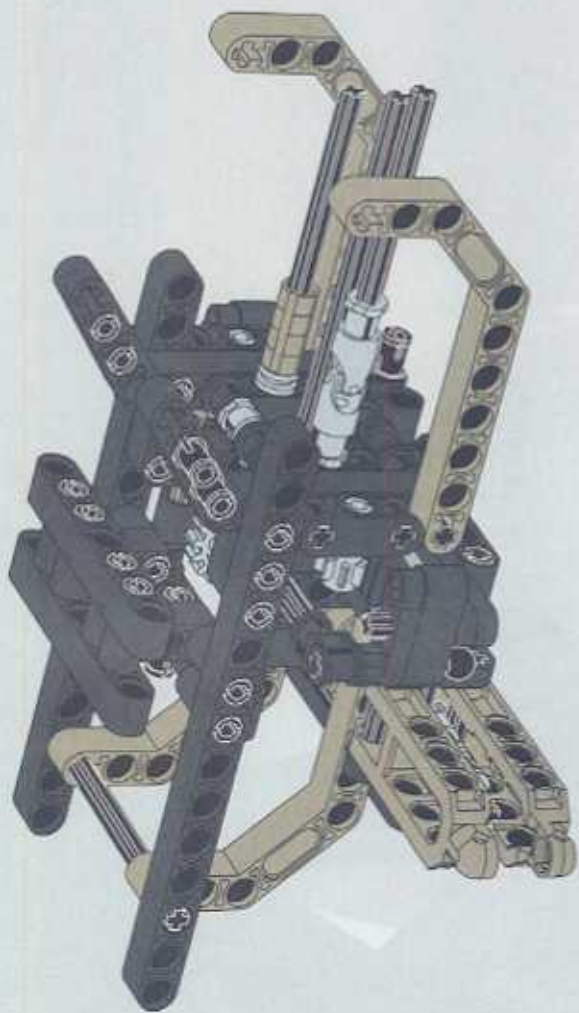

TECHNIC

8466

4x4 OFF ROADER

 www.LEGO.com

JOIN THE FUN!

LEGO TECHNIC OFF-ROADER

400 FT.

300 FT.

10 FT.

6

5

1

2

3

1

4

6

6

13

- 1x [Grey L-shaped Technic part]
- 2x [Grey Technic axle]
- 2x [Grey Technic axle]
- 1x [Grey Technic axle]
- 1x [Grey Technic axle]
- 2x [Grey Technic axle]
- 1x [Grey Technic axle]
- 1x [Grey Technic axle]
- 1x [Grey Technic axle]
- 1x [Grey Technic axle]
- 1x [Grey Technic axle]
- 3x [Grey Technic axle]
- 4x [Grey Technic axle]
- 3x [Grey Technic axle]