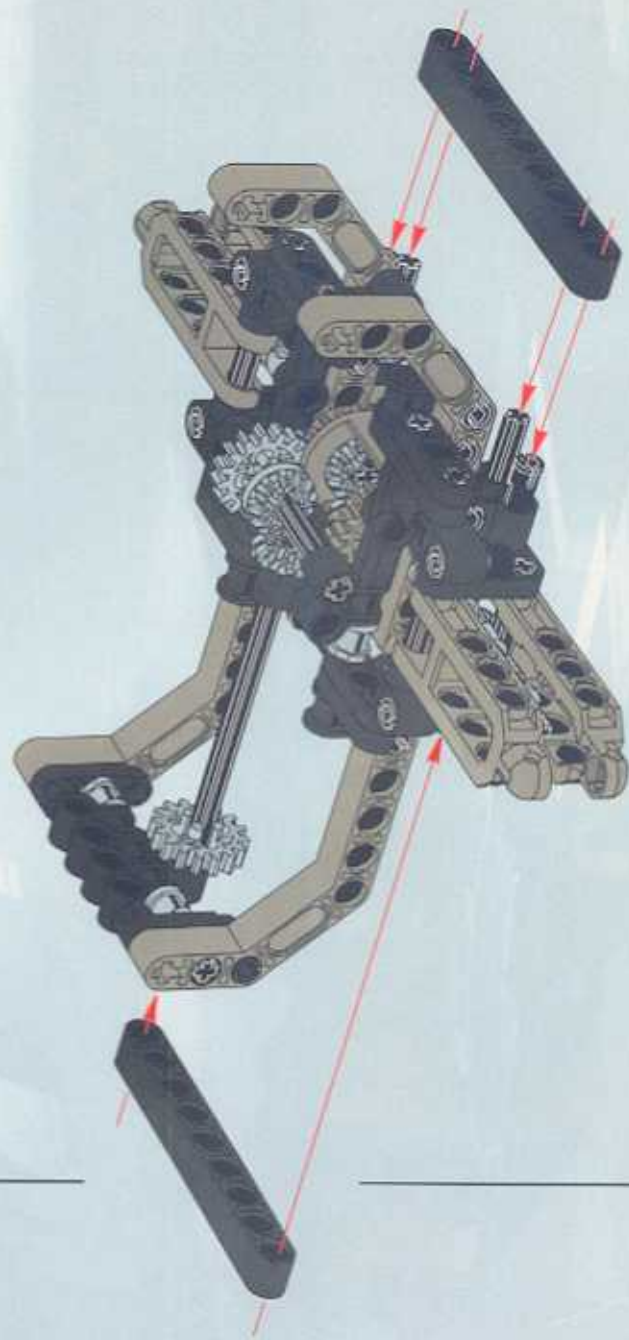

TECHNIC

8466

4x4 OFF ROADER

 www.LEGO.com

JOIN THE FUN!

LEGO TECHNIC OFF-ROADER

400 FT.

300 FT.

LEGO POWER FUNCTIONS

22

2x

2x

26 2x

2x

5 1:1

20