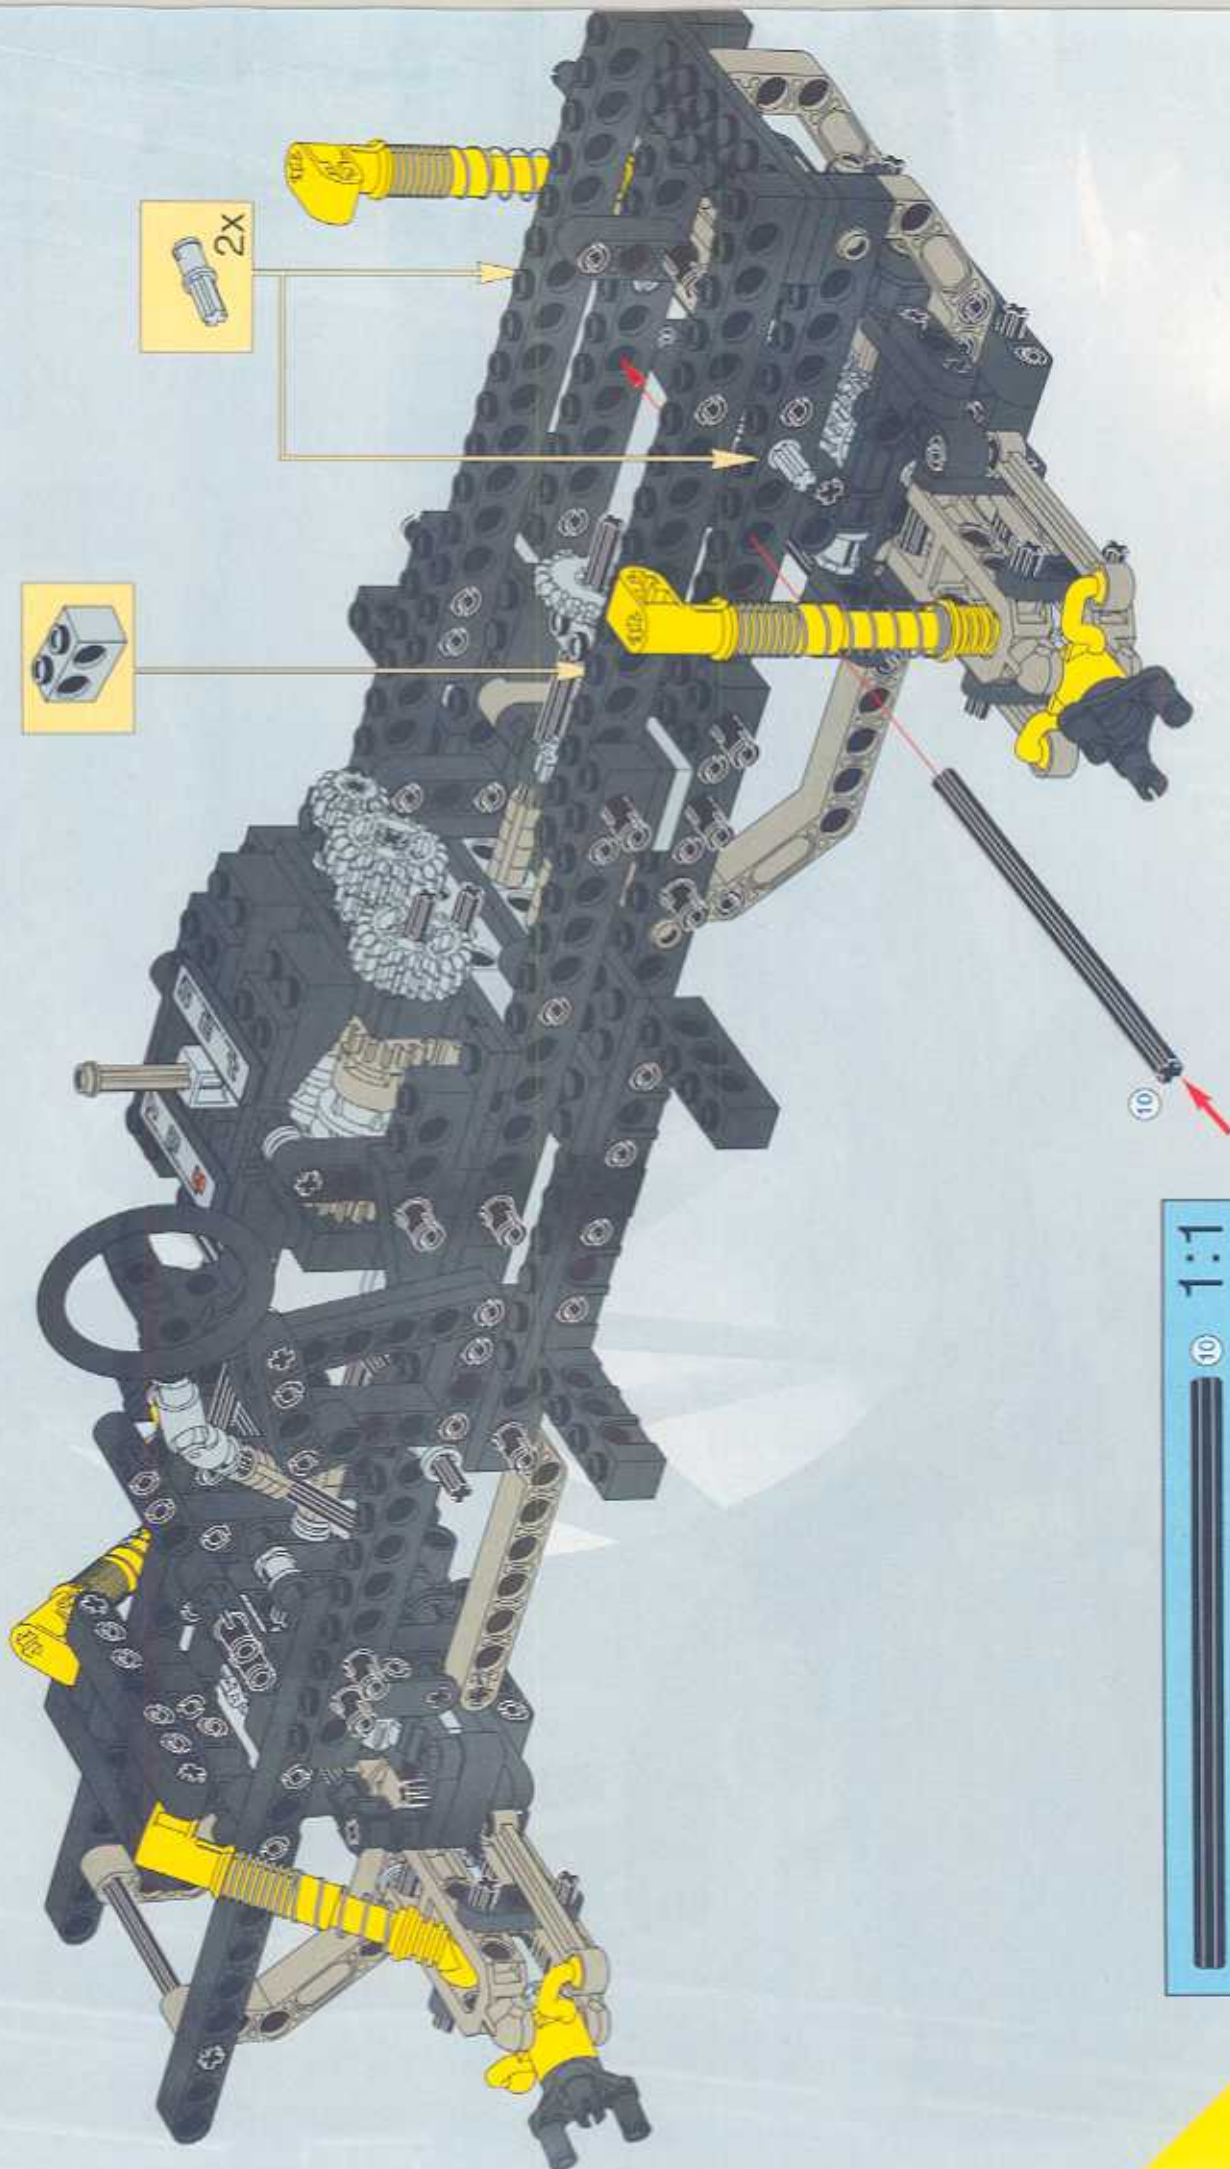

LEGO 25

1x

2x

1x

2x

10

10

1:1