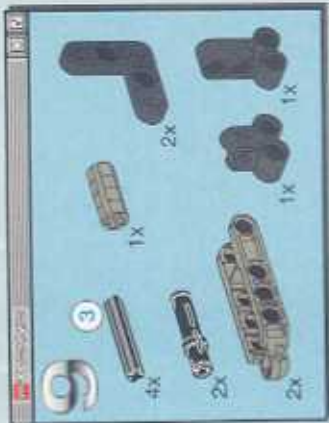

TECHNIC

8466

4x4 OFF ROADER

 www.LEGO.com

JOIN THE FUN!

LEGO TECHNIC OFF-ROADER

400 FT.

300 FT.

10 FT.

6

5

1

2

3

1

4

6

6

13

- 1x [Grey L-shaped Technic part]
- 2x [Grey Technic axle]
- 2x [Grey Technic axle]
- 1x [Grey Technic axle]
- 1x [Grey Technic axle]
- 2x [Grey Technic axle]
- 1x [Grey Technic axle]
- 1x [Grey Technic axle]
- 1x [Grey Technic axle]
- 1x [Grey Technic axle]
- 1x [Grey Technic axle]
- 3x [Grey Technic axle]
- 4x [Grey Technic axle]
- 3x [Grey Technic axle]

23

2x  4x  2x 

24

2x  2x  2x 

4  **4**  **2x**

1:1

3  **4** 

1:1