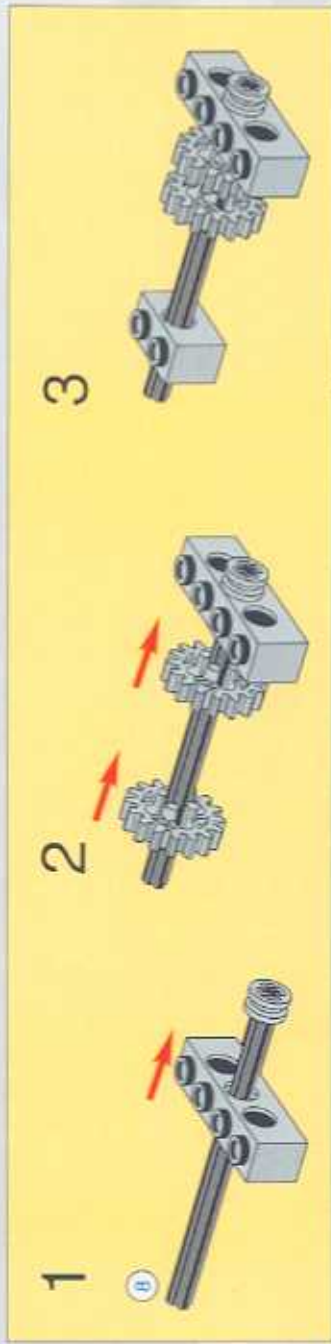

TECHNIC

8466

4x4 OFF ROADER

 www.LEGO.com

JOIN THE FUN!

LEGO TECHNIC OFF-ROADER

400 FT.

300 FT.

6

6

13

- 1x [Grey L-shaped Technic part]
- 2x [Grey Technic axle]
- 2x [Grey Technic axle]
- 1x [Grey Technic axle]
- 1x [Grey Technic axle]
- 2x [Grey Technic axle]
- 1x [Grey Technic axle]
- 1x [Grey Technic axle]
- 1x [Grey Technic axle]
- 1x [Grey Technic axle]
- 1x [Grey Technic axle]
- 3x [Grey Technic axle]
- 4x [Grey Technic axle]
- 3x [Grey Technic axle]

23

2x  4x  2x 

24

2x  2x  2x 

4  **4**  **2x**

1:1

3  **4** 

1:1

LEGO POWER FUNCTIONS

22

2x

2x

26 2x

2x

5 1:1

20