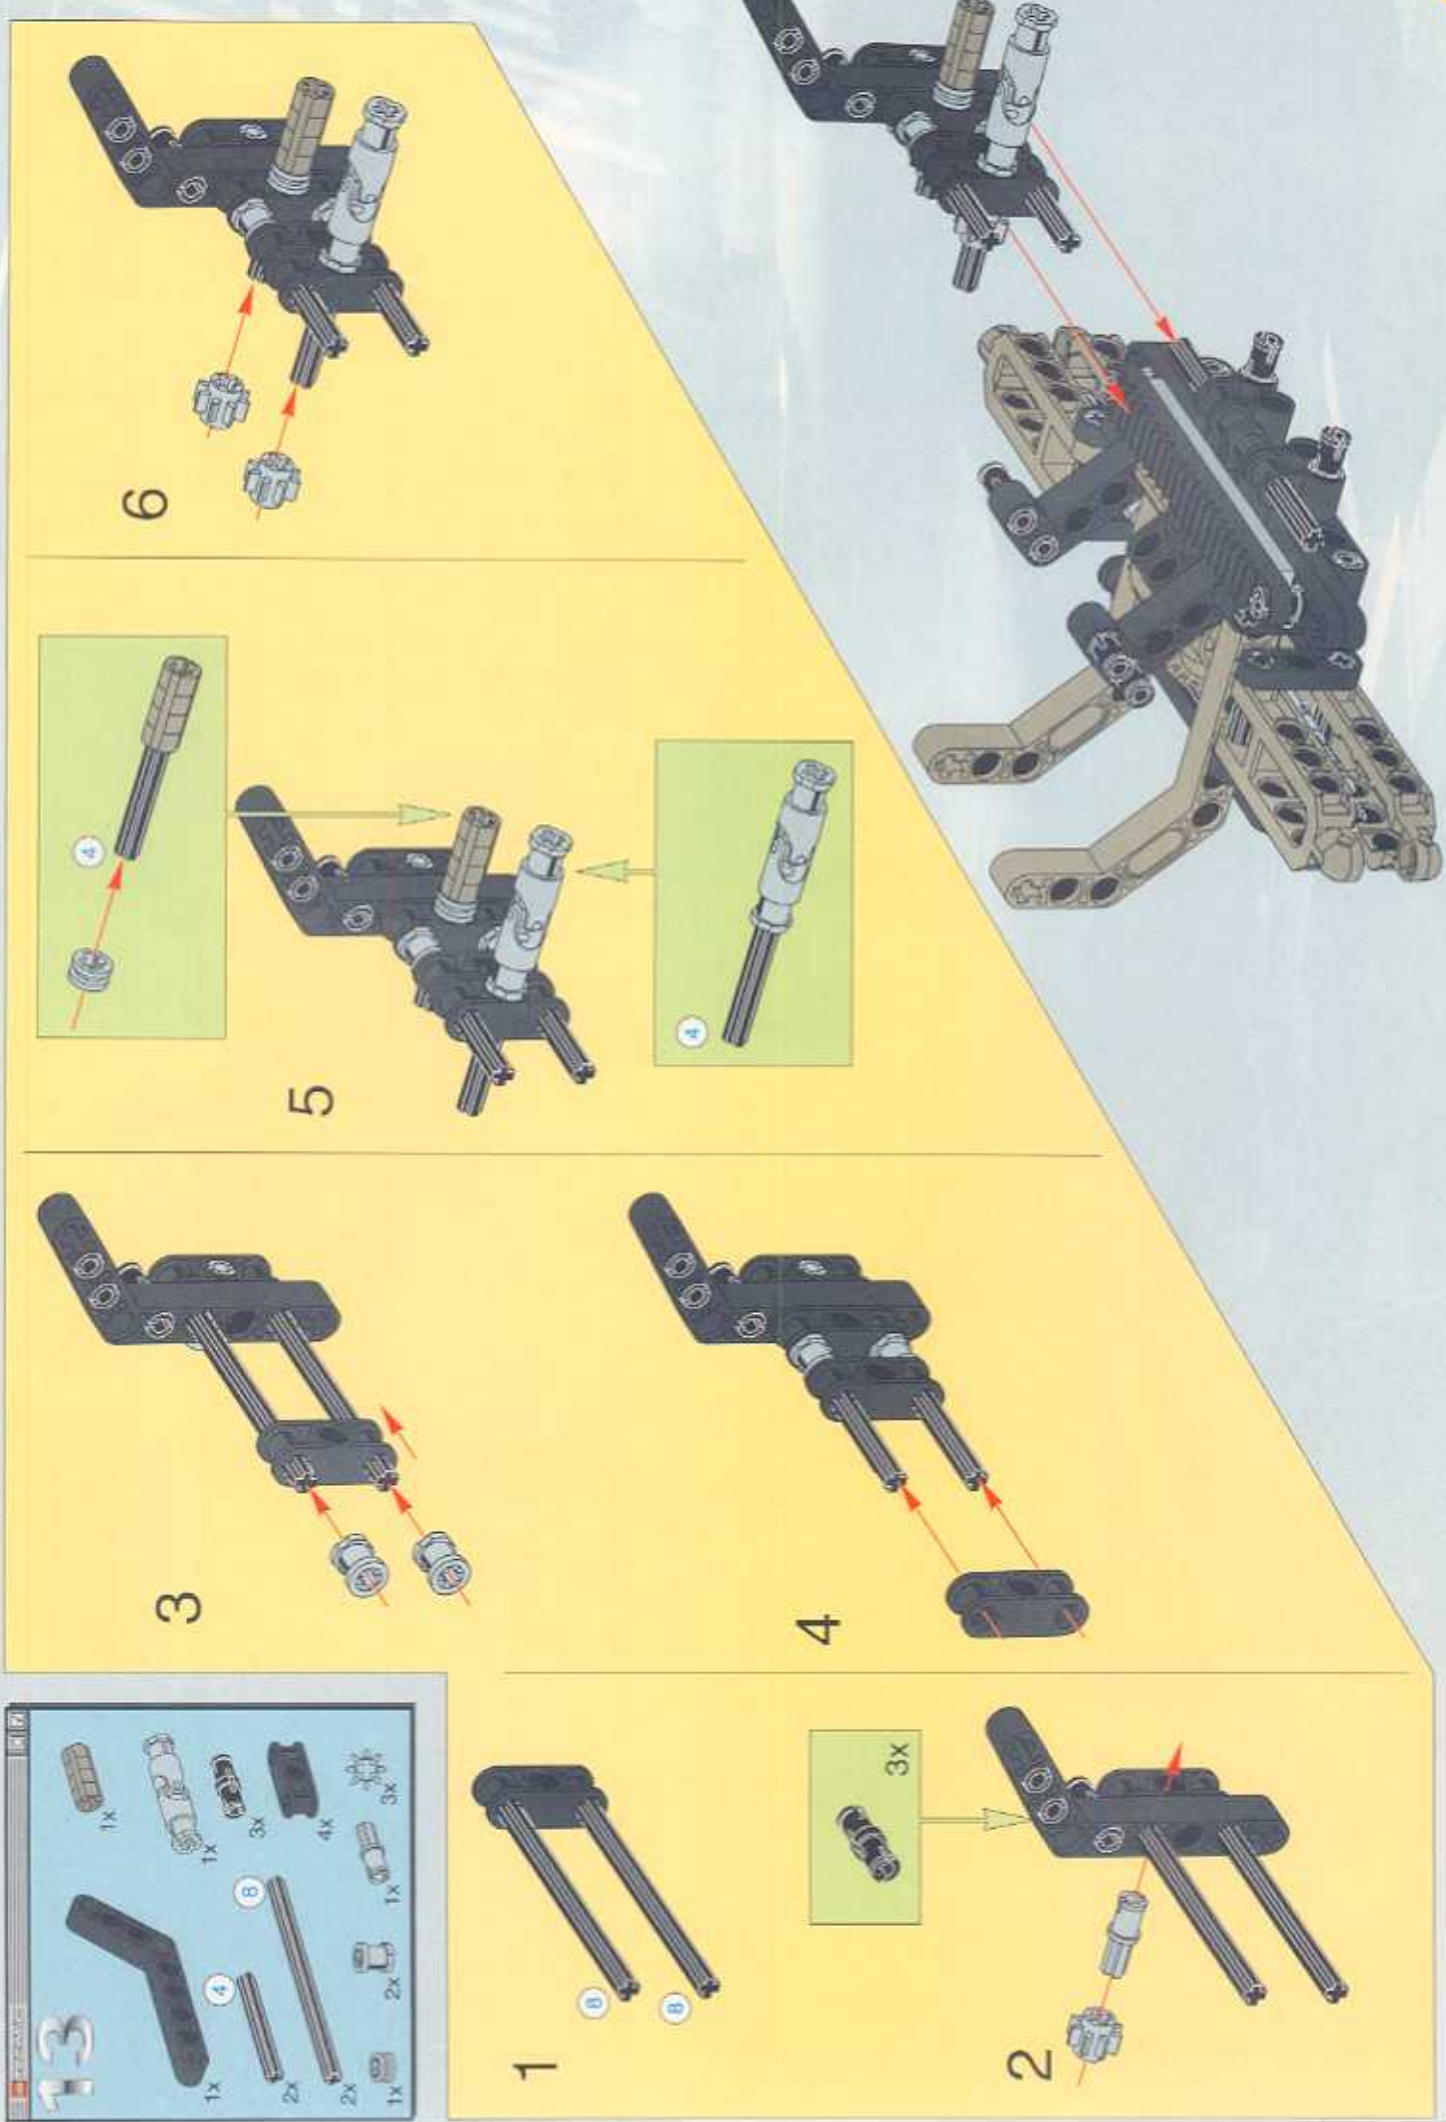

13

- 1x [Grey L-shaped Technic part]
- 2x [Grey Technic axle]
- 2x [Grey Technic axle]
- 1x [Grey Technic axle]
- 1x [Grey Technic axle]
- 2x [Grey Technic axle]
- 1x [Grey Technic axle]
- 1x [Grey Technic axle]
- 1x [Grey Technic axle]
- 1x [Grey Technic axle]
- 1x [Grey Technic axle]
- 3x [Grey Technic axle]
- 4x [Grey Technic axle]
- 3x [Grey Technic axle]