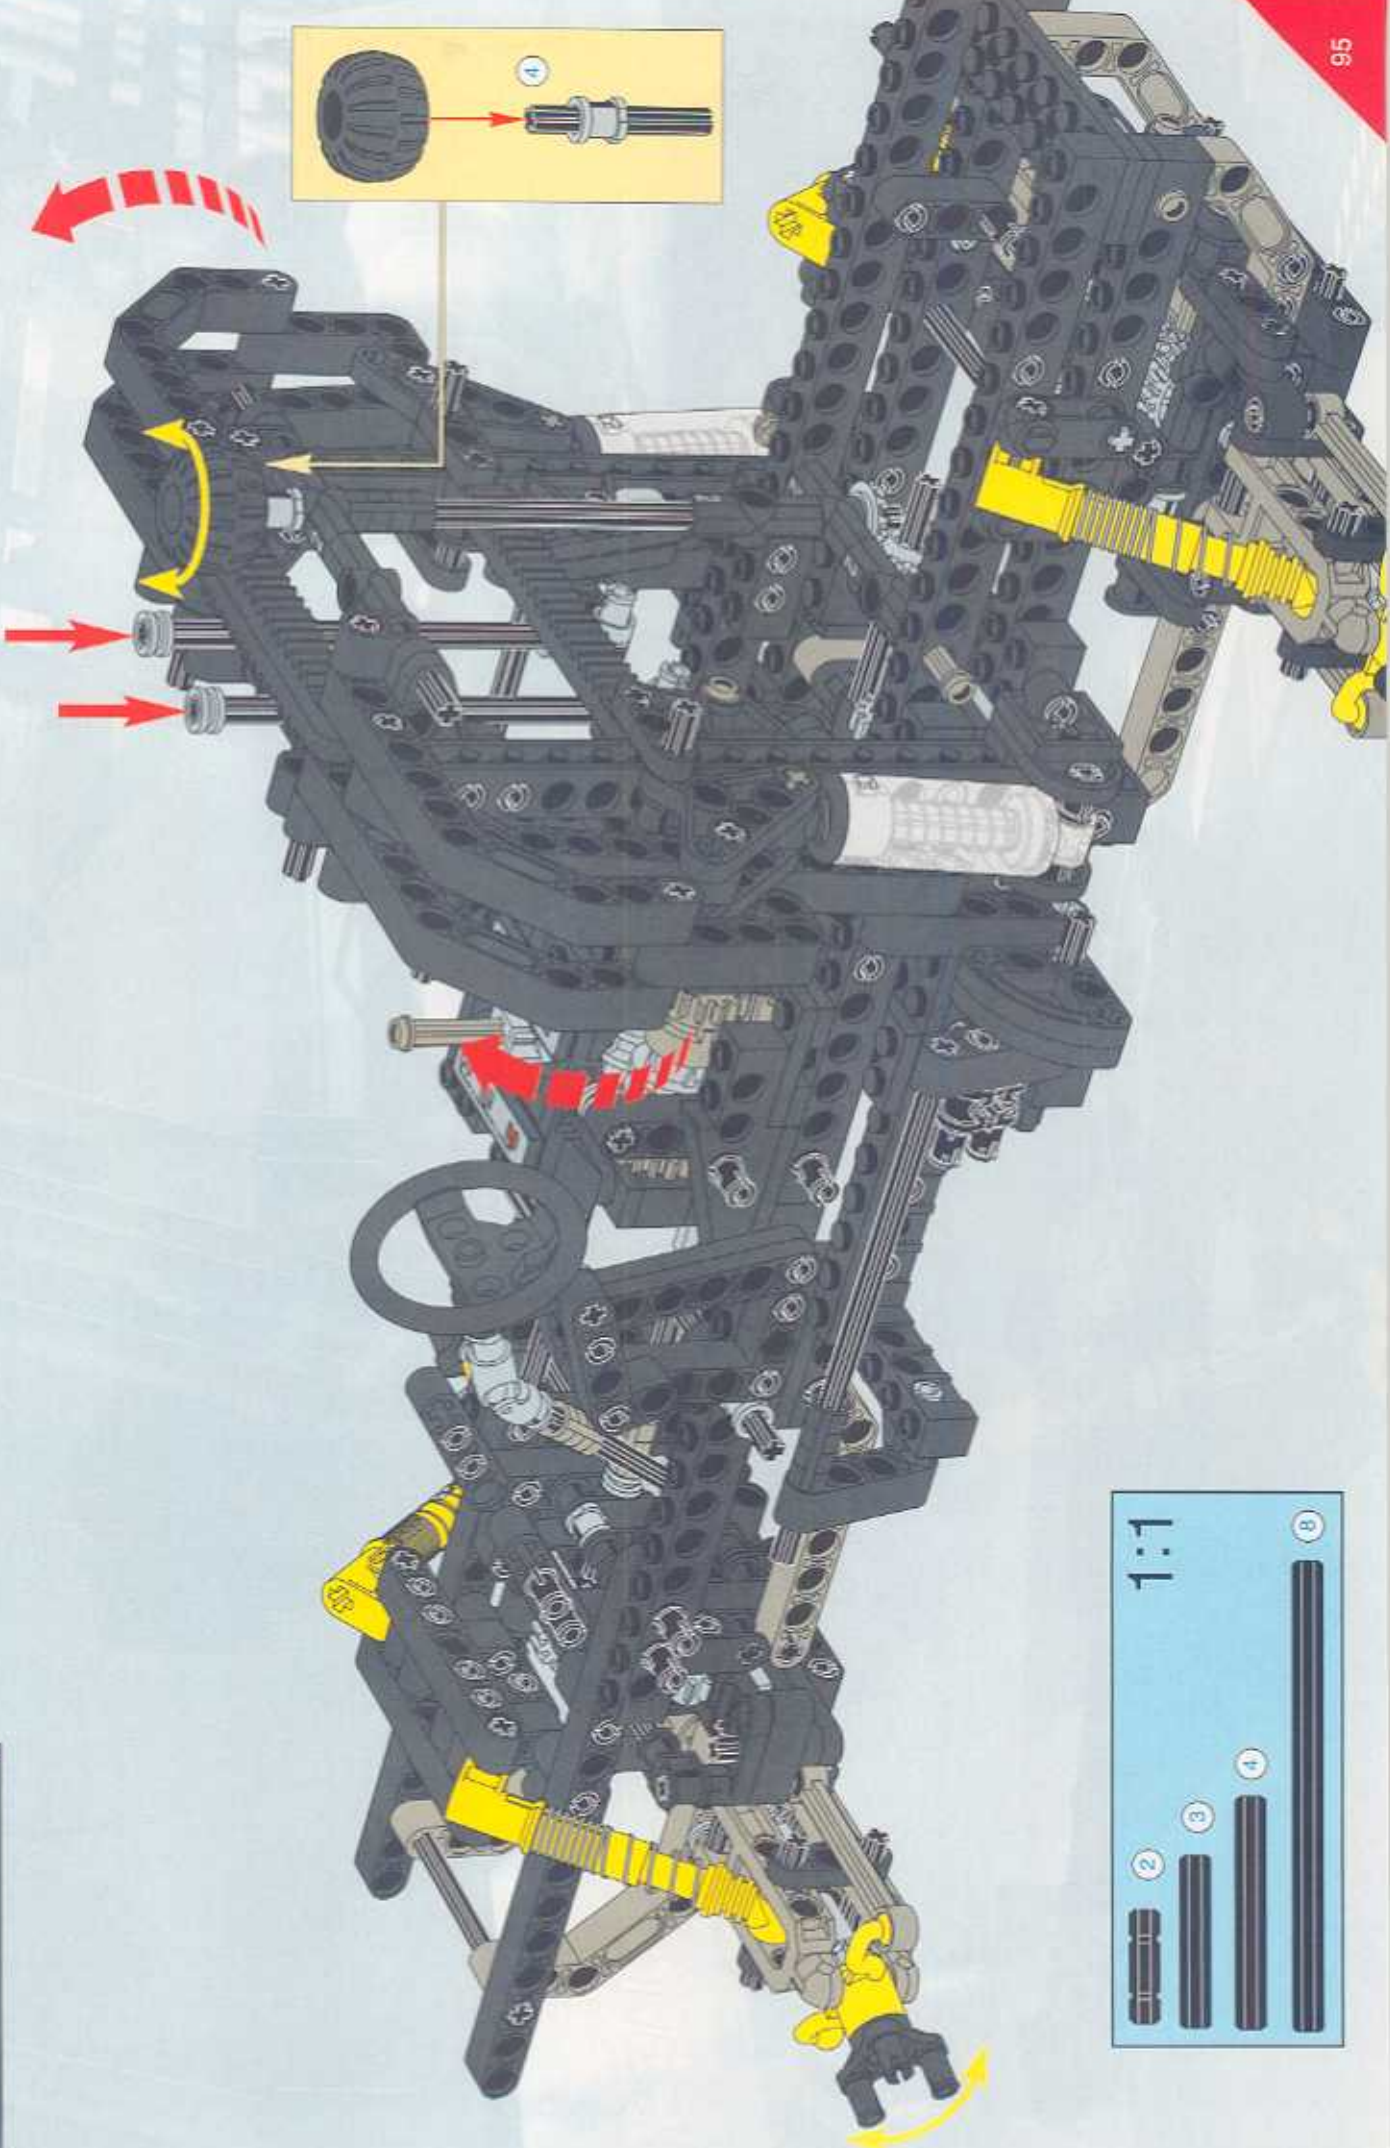

17

1x

1x

1x

4

1:1

2

3

4

8